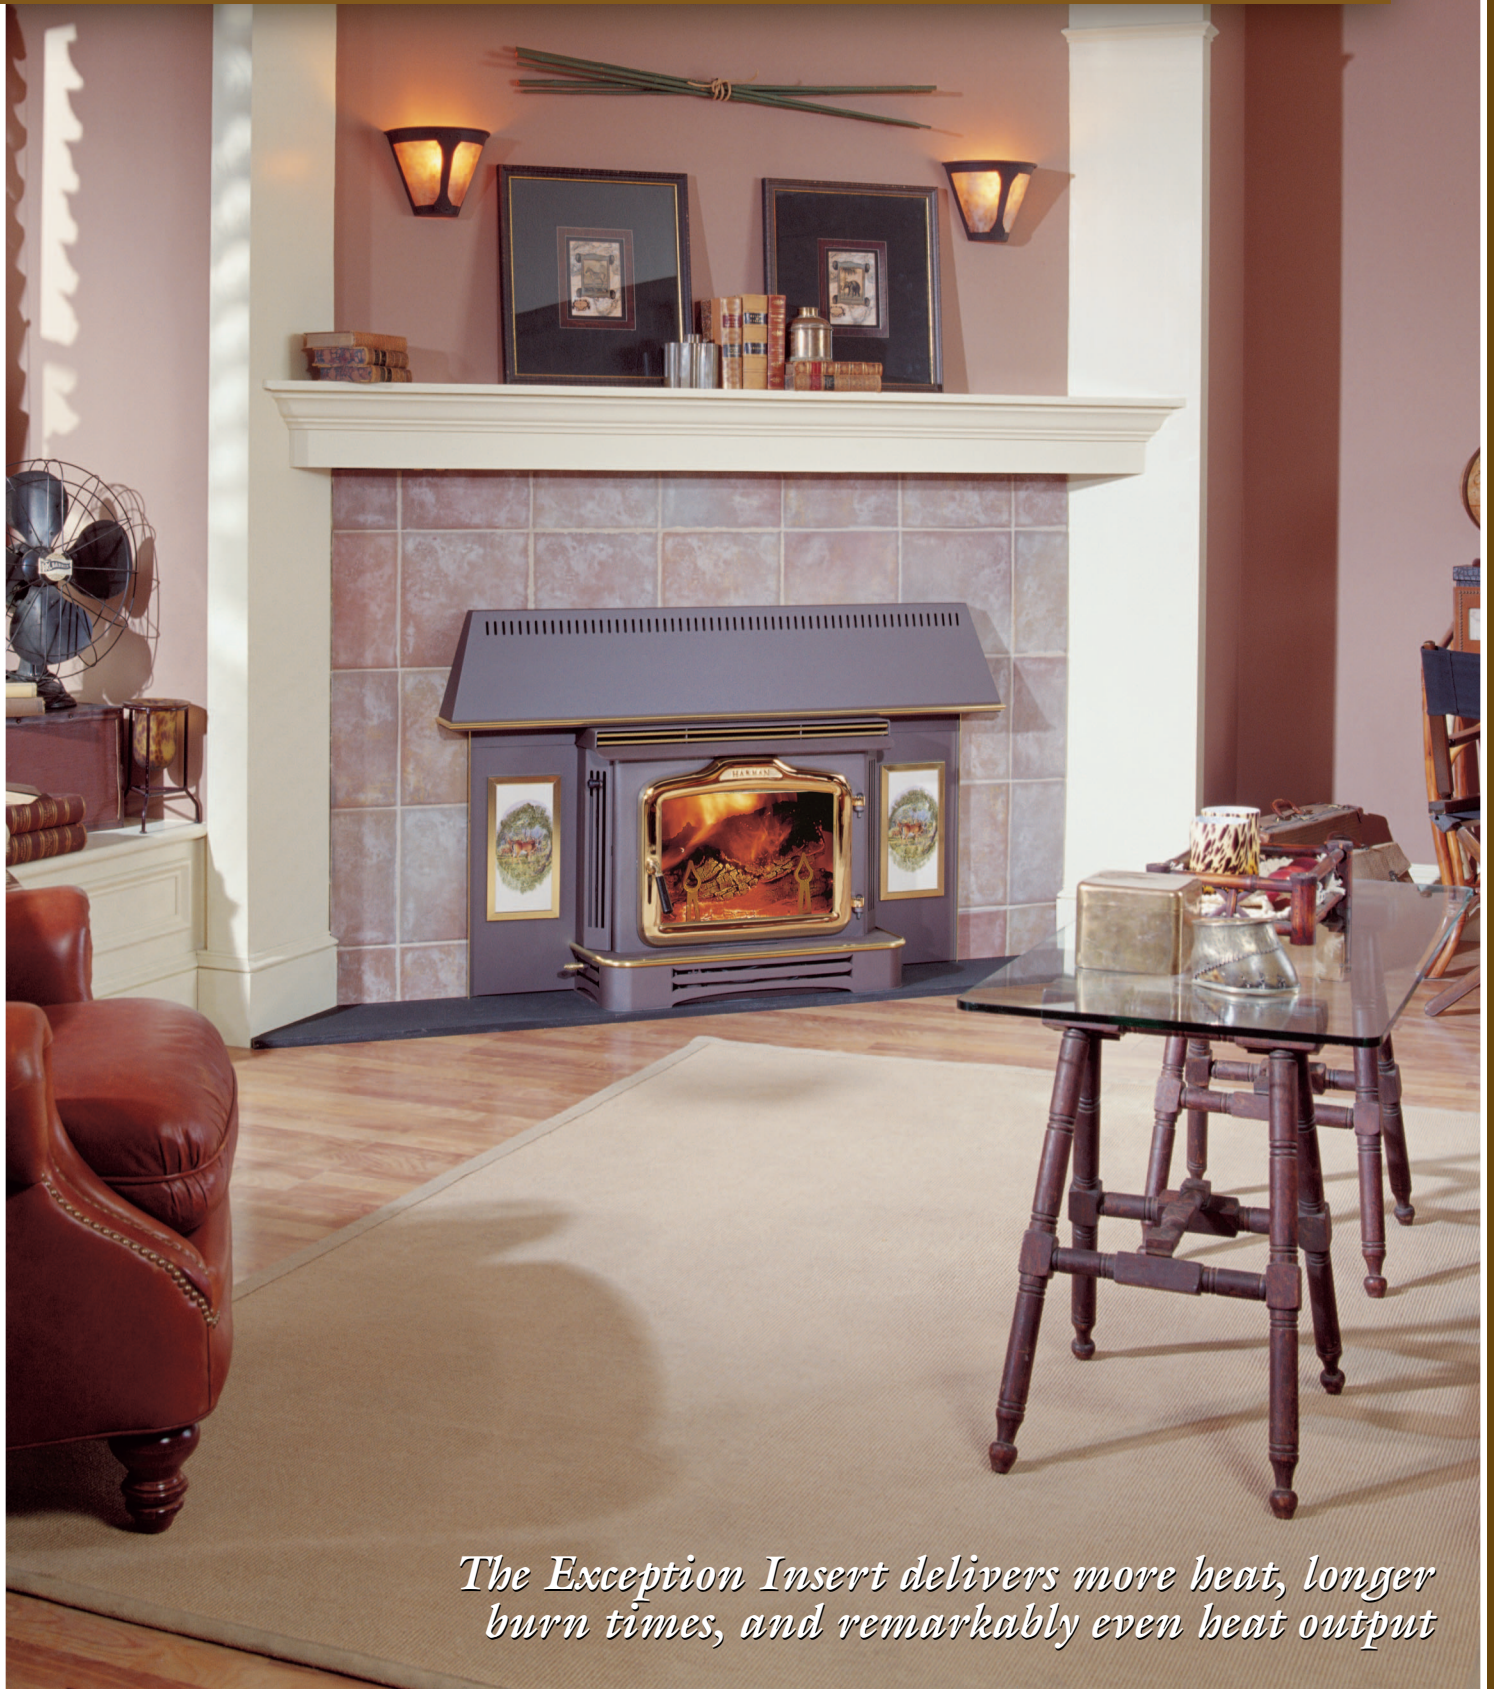

# The Harman Exception Woodburning Fireplace Insert

*The Exception Insert delivers more heat, longer burn times, and remarkably even heat output*